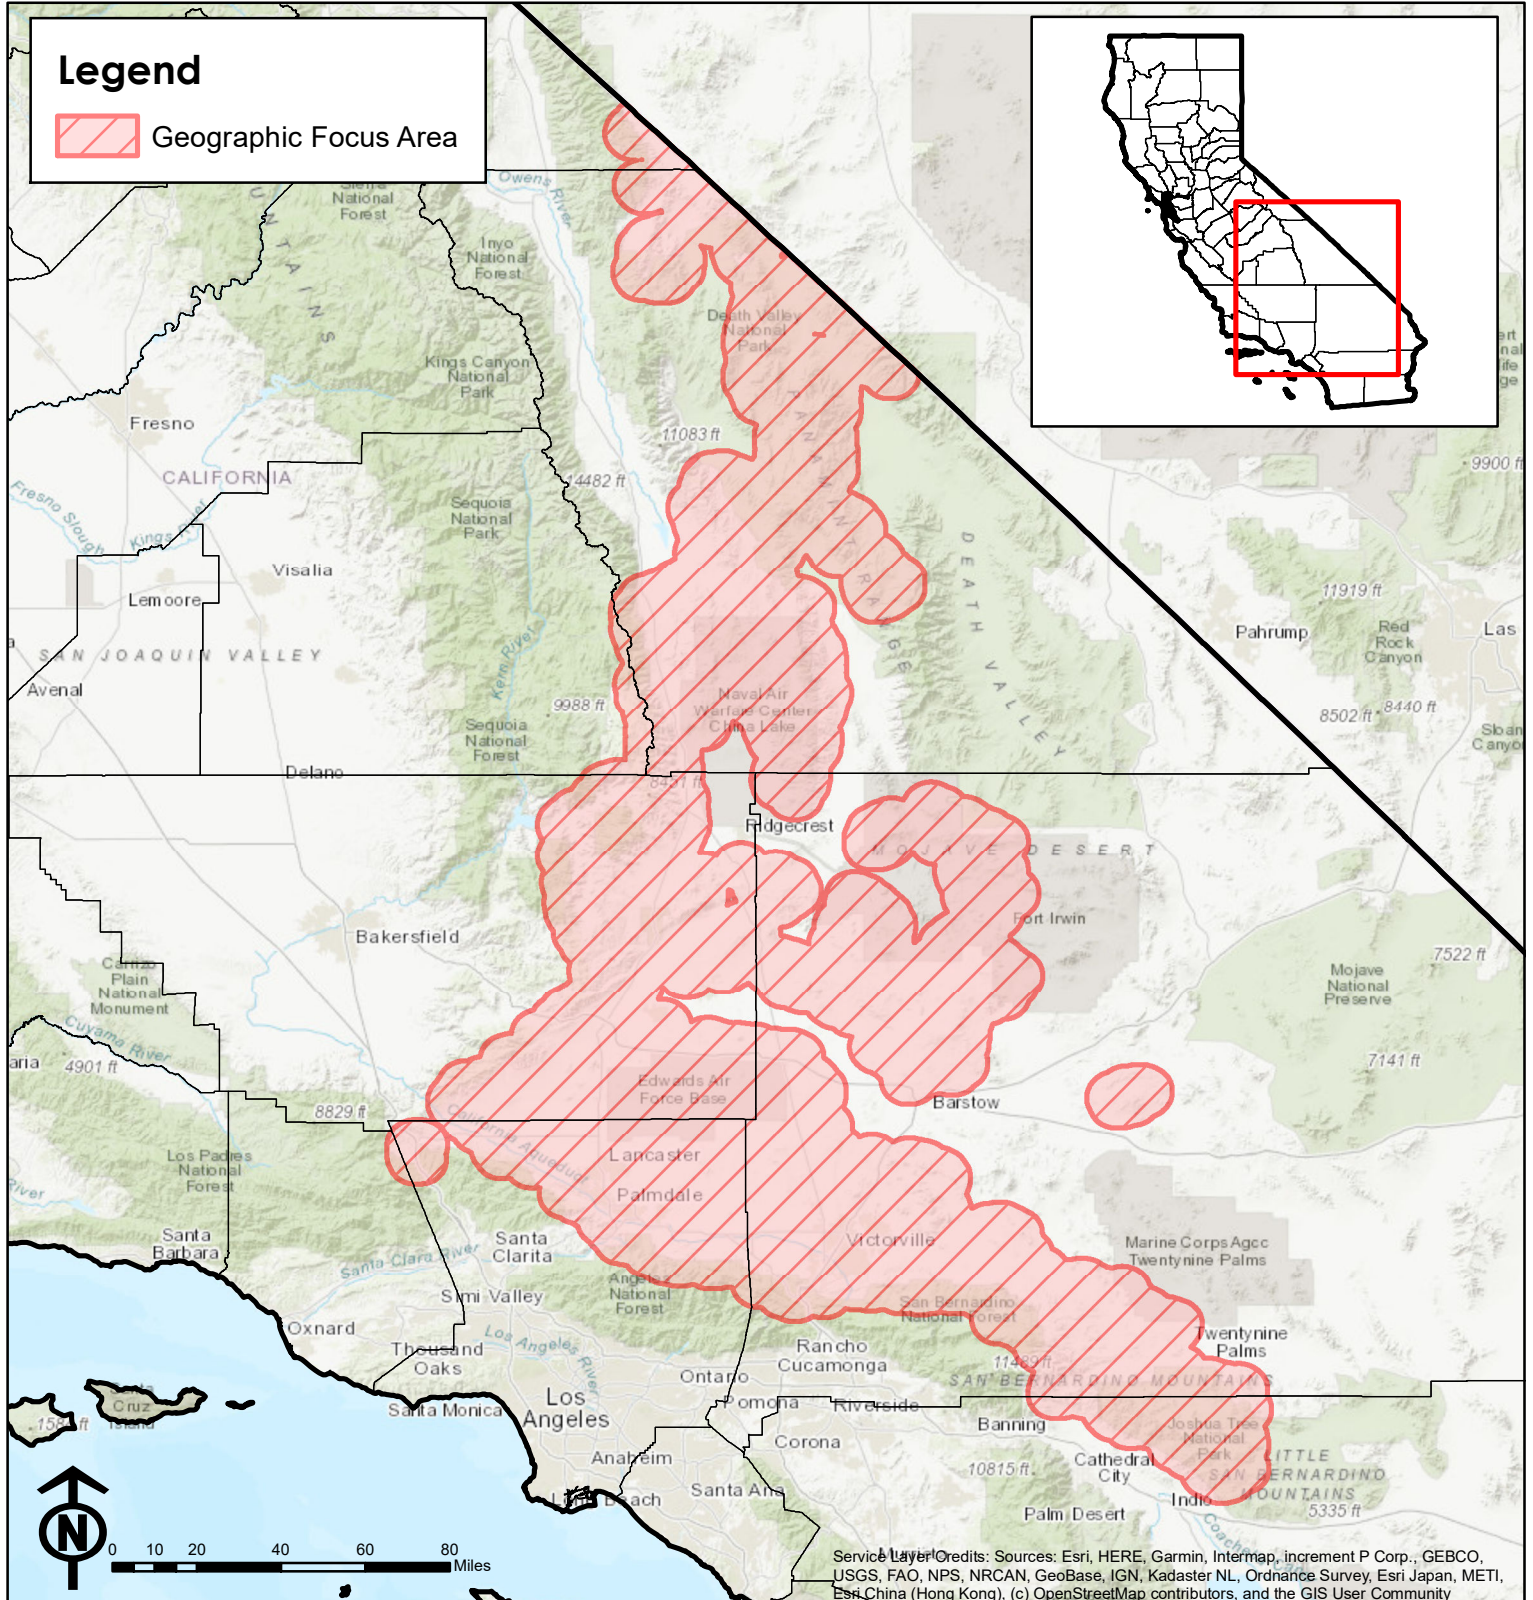

*This map should serve only as a guide to the general location of current or future suitable western Joshua tree habitat.